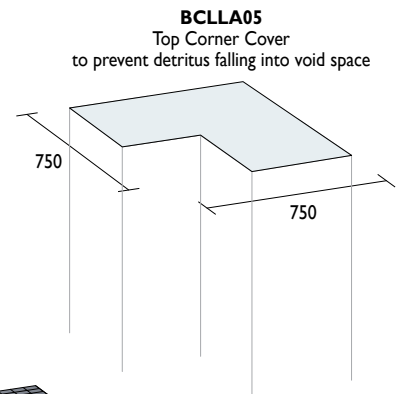

## Laminate Lockers Options & Accessories

**BCL321.54.800**  
Coin operated lock.  
Left hand lock.

**BCL234.54.801**  
Coin operated lock.  
Right hand lock.

**BCL231.98.001**  
Pin code lock with master pin system. Time limit option.  
Choice of locker or can be assigned. Uses 3 x AAA batteries.