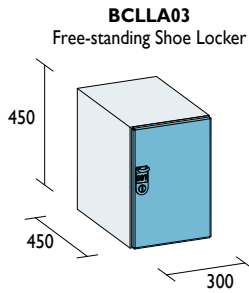

## Laminate Lockers Options & Accessories

**BCL321.54.800**  
Coin operated lock.  
Left hand lock.

**BCL234.54.801**  
Coin operated lock.  
Right hand lock.

**BCL231.98.001**  
Pin code lock with master pin system. Time limit option.  
Choice of locker or can be assigned. Uses 3 x AAA batteries.