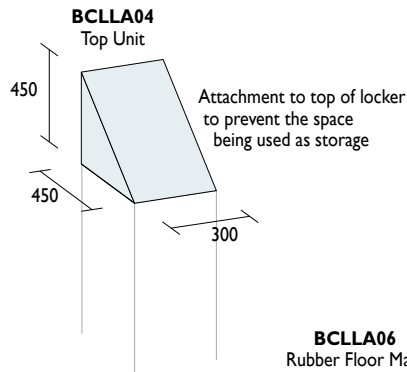

## Laminate Lockers Options & Accessories

**BCL321.54.800**  
Coin operated lock.  
Left hand lock.

**BCL234.54.801**  
Coin operated lock.  
Right hand lock.

**BCL231.98.001**  
Pin code lock with master pin system. Time limit option.  
Choice of locker or can be assigned. Uses 3 x AAA batteries.