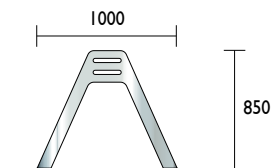

**BR22B**

**BR22B**  
Galvanised / Powder Coated  
**SBR22B**  
Stainless Steel

<b>General</b>	<b>4</b>
Bicycle Facts	4
Design Guide	6
Installation	12
Consulting	13
Security Classes	14
<b>Products</b>	<b>16</b>
Rails	16
Racks	35
Repair Stations	65
End-of-Journey	70
Cages	84
Lockers	88
Shelters	98
Domestic	107
Scooters	113
Other	116
Clothes Lockers	122
<i>Codes Index</i>	130

**BR33B**

**BR33B**  
Galvanised / Powder Coated  
**SBR33B**  
Stainless Steel

**BR108B**

**BR108B**  
Galvanised / Powder Coated  
**SBR108B**  
Stainless Steel

**Material Specifications (General)**

Galvanised 10mm / 8mm Mild Steel Plate / Powder coated in a range of colours  
Stainless Steel 10mm / 8mm Stainless Steel Plate / Linished finish