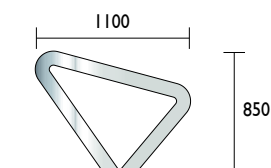

**BR22B**

**BR22B**  
Galvanised / Powder Coated  
**SBR22B**  
Stainless Steel

<b>General</b>	<b>4</b>
Bicycle Facts	4
Design Guide	6
Installation	12
Consulting	13
Security Classes	14
<b>Products</b>	<b>16</b>
Rails	16
Racks	35
Repair Stations	65
End-of-Journey	70
Cages	84
Lockers	88
Shelters	98
Domestic	107
Scooters	113
Other	116
Clothes Lockers	122
<i>Codes Index</i>	130

**BR33B**

**BR33B**  
Galvanised / Powder Coated  
**SBR33B**  
Stainless Steel

**BR108B**

**BR108B**  
Galvanised / Powder Coated  
**SBR108B**  
Stainless Steel

**Material Specifications (General)**

Galvanised 10mm / 8mm Mild Steel Plate / Powder coated in a range of colours  
Stainless Steel 10mm / 8mm Stainless Steel Plate / Linished finish