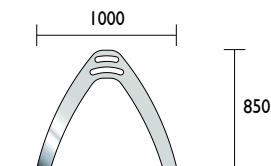

**BR22B**

**BR22B**  
Galvanised / Powder Coated  
**SBR22B**  
Stainless Steel

<b>General</b>	<b>4</b>
Bicycle Facts	4
Design Guide	6
Installation	12
Consulting	13
Security Classes	14
<b>Products</b>	<b>16</b>
Rails	16
Racks	35
Repair Stations	65
End-of-Journey	70
Cages	84
Lockers	88
Shelters	98
Domestic	107
Scooters	113
Other	116
Clothes Lockers	122
<i>Codes Index</i>	130

**BR33B**

**BR33B**  
Galvanised / Powder Coated  
**SBR33B**  
Stainless Steel

**BR108B**

**BR108B**  
Galvanised / Powder Coated  
**SBR108B**  
Stainless Steel

**Material Specifications (General)**

Galvanised 10mm / 8mm Mild Steel Plate / Powder coated in a range of colours  
Stainless Steel 10mm / 8mm Stainless Steel Plate / Linished finish