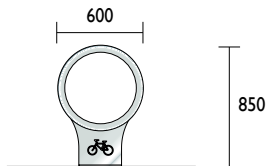

Product Range > Bicycle Rails

BR06B

BR06B
Galvanised / Powder Coated
SBR06B
Stainless Steel

Optional sleeve
protects bicycle

40NB Pipe
on 8mm Plate

300 x 200 x 6mm Baseplate

BR08B

BR08B
Galvanised / Powder Coated
SBR08B
Stainless Steel

Optional sleeve
protects bicycle

40NB Pipe
on 8mm Plate

300 x 200 x 6mm Baseplate

BR04B

BR04B
Galvanised / Powder Coated
SBR04B
Stainless Steel

Optional sleeve
protects bicycle

40NB Pipe

200 x 100 x 6mm Baseplates

Material Specifications (General)

Galvanised 8mm Mild Steel Plate / 40NB (48.3) x 3.2mm / Powder coated in a range of colours
Stainless Steel 8mm Stainless Steel Plate / 40NB (48.26) x 2.77mm / Linished finish