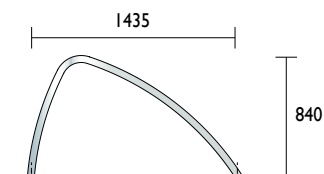

Product Range > Bicycle Rails

BR06B

BR06B
Galvanised / Powder Coated
SBR06B
Stainless Steel

Optional sleeve
protects bicycle

40NB Pipe
on 8mm Plate

300 x 200 x 6mm Baseplate

BR08B

BR08B
Galvanised / Powder Coated
SBR08B
Stainless Steel

Optional sleeve
protects bicycle

40NB Pipe
on 8mm Plate

300 x 200 x 6mm Baseplate

BR04B

BR04B
Galvanised / Powder Coated
SBR04B
Stainless Steel

Optional sleeve
protects bicycle

40NB Pipe

200 x 100 x 6mm Baseplates

Material Specifications (General)

Galvanised 8mm Mild Steel Plate / 40NB (48.3) x 3.2mm / Powder coated in a range of colours
Stainless Steel 8mm Stainless Steel Plate / 40NB (48.26) x 2.77mm / Linished finish