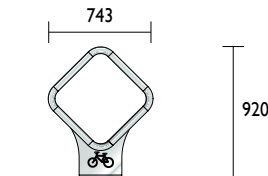

Product Range > Bicycle Rails

BR06B

BR06B
Galvanised / Powder Coated
SBR06B
Stainless Steel

Optional sleeve
protects bicycle

40NB Pipe
on 8mm Plate

300 x 200 x 6mm Baseplate

BR08B

BR08B
Galvanised / Powder Coated
SBR08B
Stainless Steel

Optional sleeve
protects bicycle

40NB Pipe
on 8mm Plate

300 x 200 x 6mm Baseplate

BR04B

BR04B
Galvanised / Powder Coated
SBR04B
Stainless Steel

Optional sleeve
protects bicycle

40NB Pipe

200 x 100 x 6mm Baseplates

Material Specifications (General)

Galvanised 8mm Mild Steel Plate / 40NB (48.3) x 3.2mm / Powder coated in a range of colours
Stainless Steel 8mm Stainless Steel Plate / 40NB (48.26) x 2.77mm / Linished finish