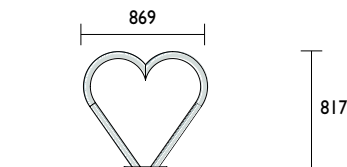

BR1500B

BR1500B
Galvanised / Powder Coated
SBR1500B
Stainless Steel

BR05B

BR05B
Galvanised / Powder Coated
SBR05B
Stainless Steel

BRW17B

BRW17B
Galvanised / Powder Coated
SBRW17B
Stainless Steel

General	4
Bicycle Facts	4
Design Guide	6
Installation	12
Consulting	13
Security Classes	14
Products	16
Rails	16
Racks	35
Repair Stations	65
End-of-Journey	70
Cages	84
Lockers	88
Shelters	98
Domestic	107
Scooters	113
Other	116
Clothes Lockers	122
Codes Index	130

Material Specifications (General)

Mild Steel 8 / 10mm Plate / 40NB (48.3) x 3.2mm / 32NB (42.4) x 3.2mm Pipe / Galvanised / Powder coated in a range of colours
Stainless Steel 8 / 10mm Plate / 40NB (48.26) x 2.77mm / 32NB (42.16) x 2.77mm Grade 304 Stainless Steel Pipe / Linished finish