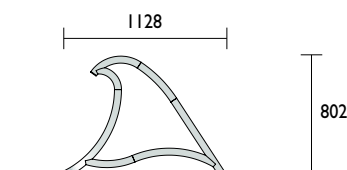

BR1500B

BR1500B
Galvanised / Powder Coated
SBR1500B
Stainless Steel

BR05B

BR05B
Galvanised / Powder Coated
SBR05B
Stainless Steel

BRW17B

BRW17B
Galvanised / Powder Coated
SBRW17B
Stainless Steel

General	4
Bicycle Facts	4
Design Guide	6
Installation	12
Consulting	13
Security Classes	14
Products	16
Rails	16
Racks	35
Repair Stations	65
End-of-Journey	70
Cages	84
Lockers	88
Shelters	98
Domestic	107
Scooters	113
Other	116
Clothes Lockers	122
Codes Index	130

Material Specifications (General)

Mild Steel 8 / 10mm Plate / 40NB (48.3) x 3.2mm / 32NB (42.4) x 3.2mm Pipe / Galvanised / Powder coated in a range of colours
Stainless Steel 8 / 10mm Plate / 40NB (48.26) x 2.77mm / 32NB (42.16) x 2.77mm Grade 304 Stainless Steel Pipe / Linished finish