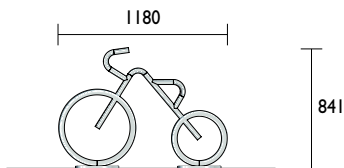

BR1500B

BR1500B
Galvanised / Powder Coated
SBR1500B
Stainless Steel

BR05B

BR05B
Galvanised / Powder Coated
SBR05B
Stainless Steel

BRW17B

BRW17B
Galvanised / Powder Coated
SBRW17B
Stainless Steel

General	4
Bicycle Facts	4
Design Guide	6
Installation	12
Consulting	13
Security Classes	14
Products	16
Rails	16
Racks	35
Repair Stations	65
End-of-Journey	70
Cages	84
Lockers	88
Shelters	98
Domestic	107
Scooters	113
Other	116
Clothes Lockers	122
Codes Index	130

Material Specifications (General)

Mild Steel 8 / 10mm Plate / 40NB (48.3) x 3.2mm / 32NB (42.4) x 3.2mm Pipe / Galvanised / Powder coated in a range of colours
Stainless Steel 8 / 10mm Plate / 40NB (48.26) x 2.77mm / 32NB (42.16) x 2.77mm Grade 304 Stainless Steel Pipe / Linished finish