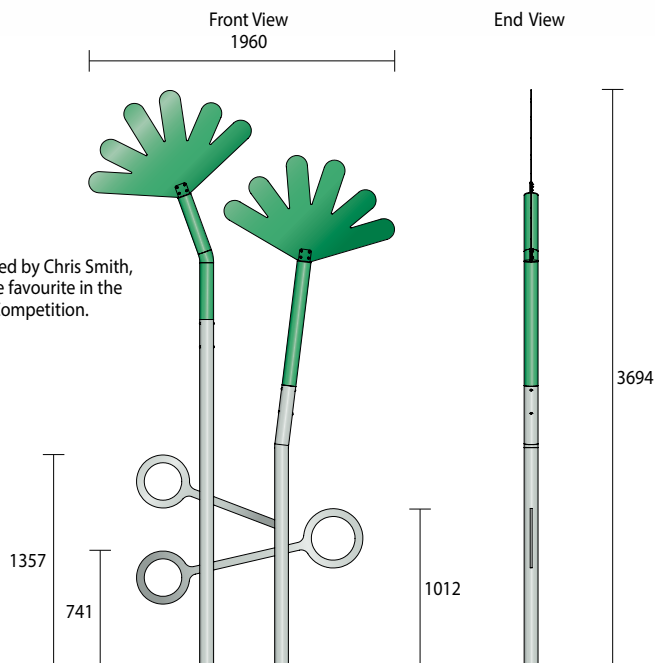

QBR01

Quale

The Quale Bicycle Rack, designed by Chris Smith, was voted the People's Choice favourite in the Bike Rack as Art Design Competition.

General	4
Bicycle Facts	4
Design Guide	6
Installation	12
Consulting	13
Security Classes	14
Products	16
Rails	16
Racks	35
Repair Stations	65
End-of-Journey	70
Cages	84
Lockers	88
Shelters	98
Domestic	107
Scooters	113
Other	116
Clothes Lockers	122
Codes Index	130

Material Specifications (General)
 Posts 65NB (76.1 x 3.2mm) Galvanised pipe / Powder coated in a range of colours
 Branches 3mm Plate Steel / Powder coated in a range of colours
 Hitching Hoops 12mm Plate Steel / Galvanised / Powder coated in a range of colours