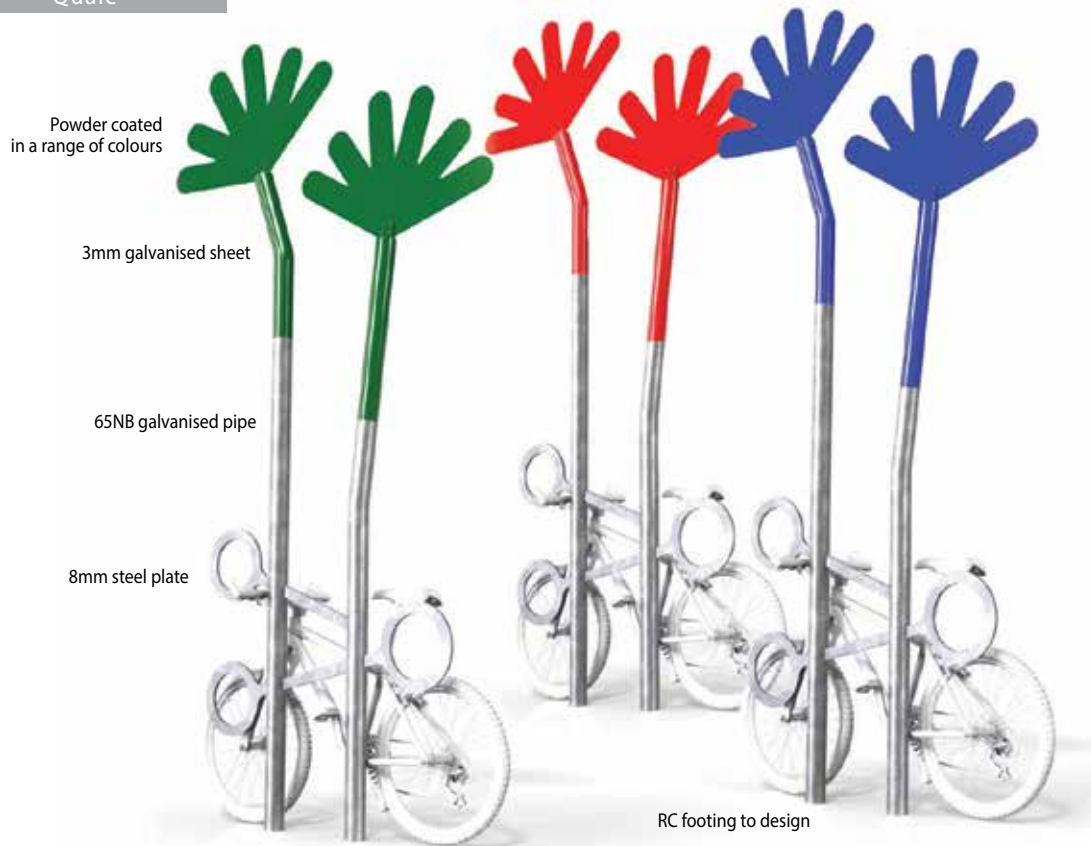

QBR01

Quale

The Quale Bicycle Rack, designed by Chris Smith, was voted the People's Choice favourite in the Bike Rack as Art Design Competition.

General	4
Bicycle Facts	4
Design Guide	6
Installation	12
Consulting	13
Security Classes	14
Products	16
Rails	16
Racks	35
Repair Stations	65
End-of-Journey	70
Cages	84
Lockers	88
Shelters	98
Domestic	107
Scooters	113
Other	116
Clothes Lockers	122
Codes Index	130

Material Specifications (General)
 Posts 65NB (76.1 x 3.2mm) Galvanised pipe / Powder coated in a range of colours
 Branches 3mm Plate Steel / Powder coated in a range of colours
 Hitching Hoops 12mm Plate Steel / Galvanised / Powder coated in a range of colours