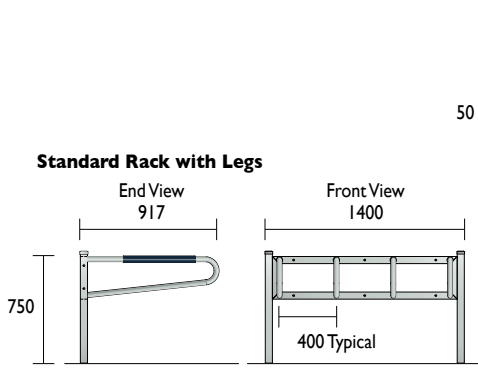

Product Range > **Bicycle Rails** > Post/Wall Mounted

**BRX03W**  
Hitching Rail

**BRX03L**  
Hitching Rail

**BRX03D**  
Hitching Rail

**Material Specifications (General)**  
 Frame 50 x 50 x 4mm SHS / Hot Dipped Galvanised / Powder coated in a range of colours  
 Supports 32NB (38.1) x 1.6mm Pipe / Hot Dipped Galvanised / Powder coated in a range of colours