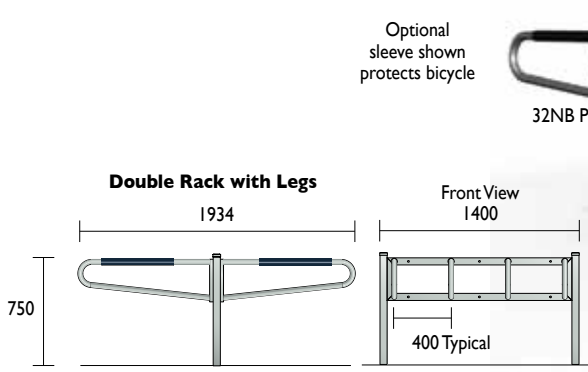

Product Range > **Bicycle Rails** > Post/Wall Mounted

**BRX03W**  
Hitching Rail

**BRX03L**  
Hitching Rail

**BRX03D**  
Hitching Rail

**Material Specifications (General)**  
 Frame 50 x 50 x 4mm SHS / Hot Dipped Galvanised / Powder coated in a range of colours  
 Supports 32NB (38.1) x 1.6mm Pipe / Hot Dipped Galvanised / Powder coated in a range of colours