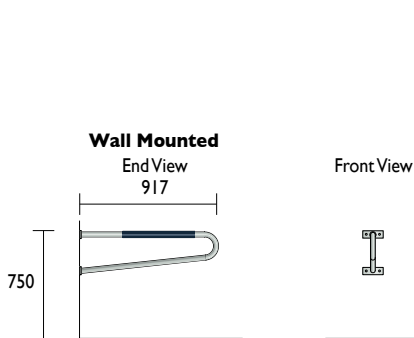

Product Range > **Bicycle Rails** > Post/Wall Mounted

**BRX03W**  
Hitching Rail

**BRX03L**  
Hitching Rail

**BRX03D**  
Hitching Rail

**Material Specifications (General)**  
 Frame 50 x 50 x 4mm SHS / Hot Dipped Galvanised / Powder coated in a range of colours  
 Supports 32NB (38.1) x 1.6mm Pipe / Hot Dipped Galvanised / Powder coated in a range of colours