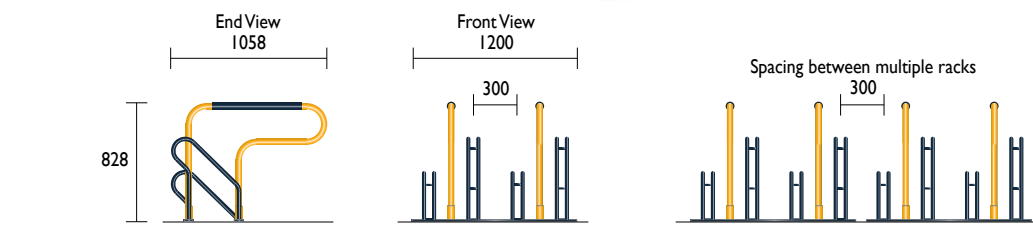

**Compact CBR4SC**  
Flat Pack

**CBR4SC**  
Powder Coated  
**CBR4SCG**  
Hot Dipped Galvanised

Our most popular rack  
1000s installed

The Compact Security Bicycle Rack is supplied in flatpack for do-it-yourself installation. Security Rails and Wheel Supports are supplied unattached and can be quickly bolted to the Base Rail to provide Single, Double Sided or Angled units.

**Material Specifications (General)**  
 Rails 32NB (38.1) x 1.6mm Pipe / Powder Coated / Hot Dipped Galvanised Finish  
 Supports Ø19 x 1.2mm Pipe / Powder Coated / Hot Dipped Galvanised Finish