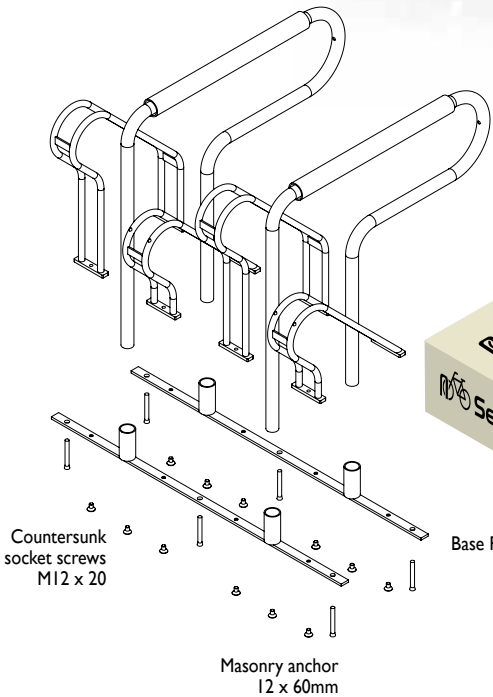

**Compact CBR4SC**  
Flat Pack

**CBR4SC**  
Powder Coated  
**CBR4SCG**  
Hot Dipped Galvanised

Our most popular rack  
1000s installed

The Compact Security Bicycle Rack is supplied in flatpack for do-it-yourself installation. Security Rails and Wheel Supports are supplied unattached and can be quickly bolted to the Base Rail to provide Single, Double Sided or Angled units.

**Material Specifications (General)**  
 Rails 32NB (38.1) x 1.6mm Pipe / Powder Coated / Hot Dipped Galvanised Finish  
 Supports Ø19 x 1.2mm Pipe / Powder Coated / Hot Dipped Galvanised Finish