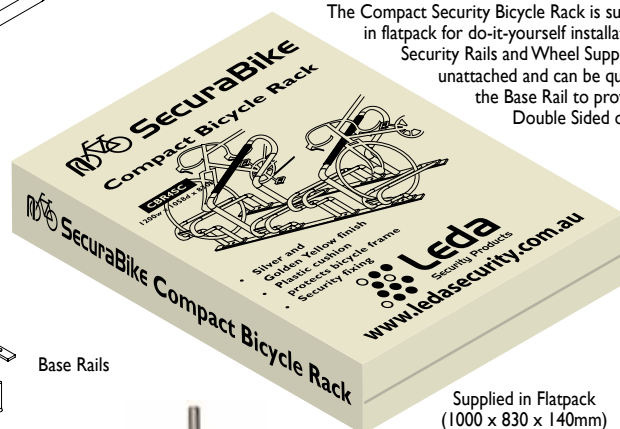

**Compact CBR4SC**  
Flat Pack

**CBR4SC**  
Powder Coated  
**CBR4SCG**  
Hot Dipped Galvanised

Our most popular rack  
1000s installed

The Compact Security Bicycle Rack is supplied in flatpack for do-it-yourself installation. Security Rails and Wheel Supports are supplied unattached and can be quickly bolted to the Base Rail to provide Single, Double Sided or Angled units.