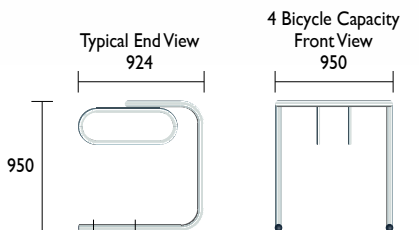

Concord CBR88

CBR88
Galvanised / Powder Coated

SCBR88
Stainless Steel

General	4
Bicycle Facts	4
Design Guide	6
Installation	12
Consulting	13
Security Classes	14
Products	16
Rails	16
Racks	35
Repair Stations	65
End-of-Journey	70
Cages	84
Lockers	88
Shelters	98
Domestic	107
Scooters	113
Other	116
Clothes Lockers	122
Codes Index	130

While the narrow width of the CBR88 (950mm) makes it ideal for use on footpaths, all models are perfect for use in public areas where double sided access is available.

Bicycle Capacity	4	6	8	10
Overall Length	950	1200	1450	1700
Galvanised	CBR88	CBR128	CBR148	CBR178
Stainless Steel	SCBR88	SCBR128	SCBR148	SCBR178

Material Specifications (General)

CBR88 Galvanised 40NB (48.3) x 3.2mm / 25NB (33.7) x 2.6mm / 20NB (26.9) x 2.6mm Pipe / Powder coated in a range of colours
 Stainless Steel 40NB (48.26) x 2.77mm / 25NB (33.4) x 2.77mm / 20NB (26.7) x 2.11mm Stainless Steel Pipe / Linished