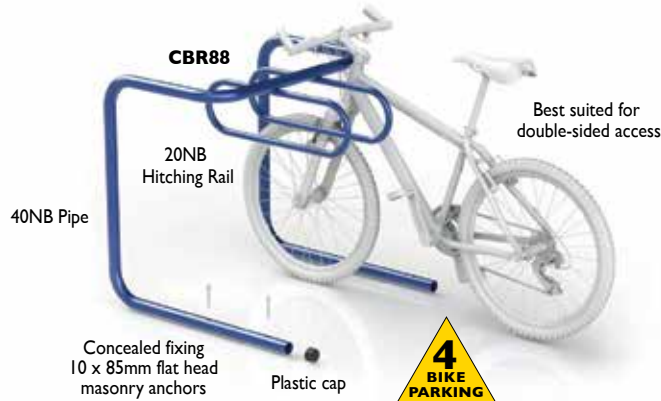

Concord CBR88

CBR88
Galvanised / Powder Coated

SCBR88
Stainless Steel

General	4
Bicycle Facts	4
Design Guide	6
Installation	12
Consulting	13
Security Classes	14
Products	16
Rails	16
Racks	35
Repair Stations	65
End-of-Journey	70
Cages	84
Lockers	88
Shelters	98
Domestic	107
Scooters	113
Other	116
Clothes Lockers	122
Codes Index	130

While the narrow width of the CBR88 (950mm) makes it ideal for use on footpaths, all models are perfect for use in public areas where double sided access is available.

Bicycle Capacity	4	6	8	10
Overall Length	950	1200	1450	1700
Galvanised	CBR88	CBR128	CBR148	CBR178
Stainless Steel	SCBR88	SCBR128	SCBR148	SCBR178