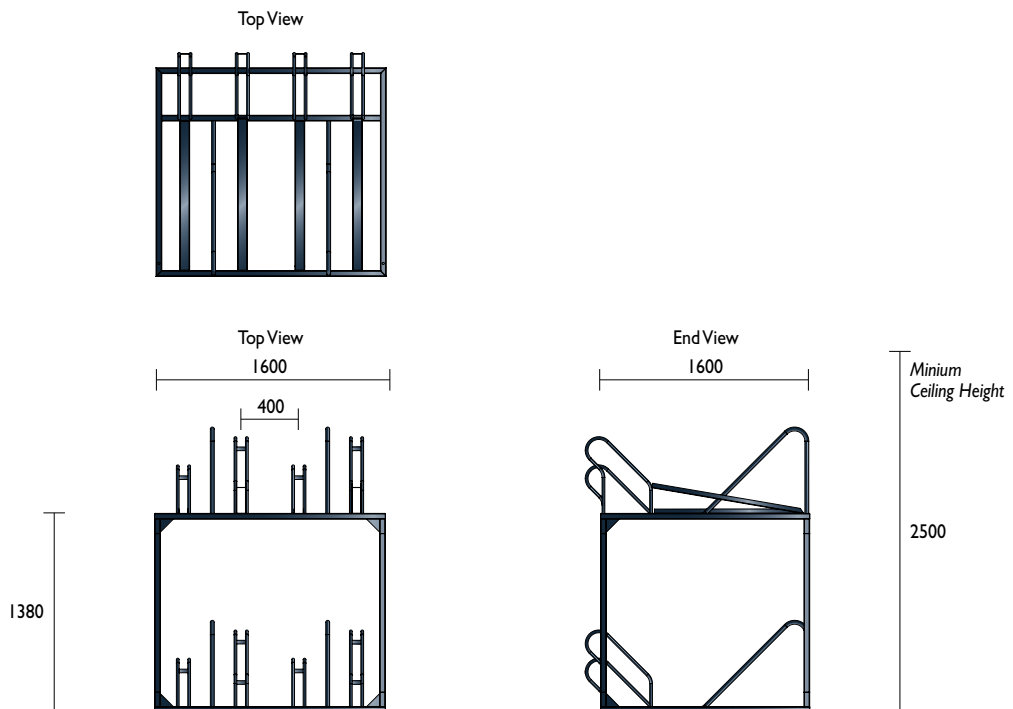

### Double Height Storage Manual

Securabike's double height bicycle racks provide the maximum utilisation of allocated storage and parking areas

#### Material Specifications (General)

Frame 40 x 40 SHS / Hot dipped galvanised / Powder coated in a range of colours

Supports 20NB (25.0) x 1.2mm Pipe / 70 x 35 x 2mm Track / Powder Coated / Hot Dipped Galvanised Finish