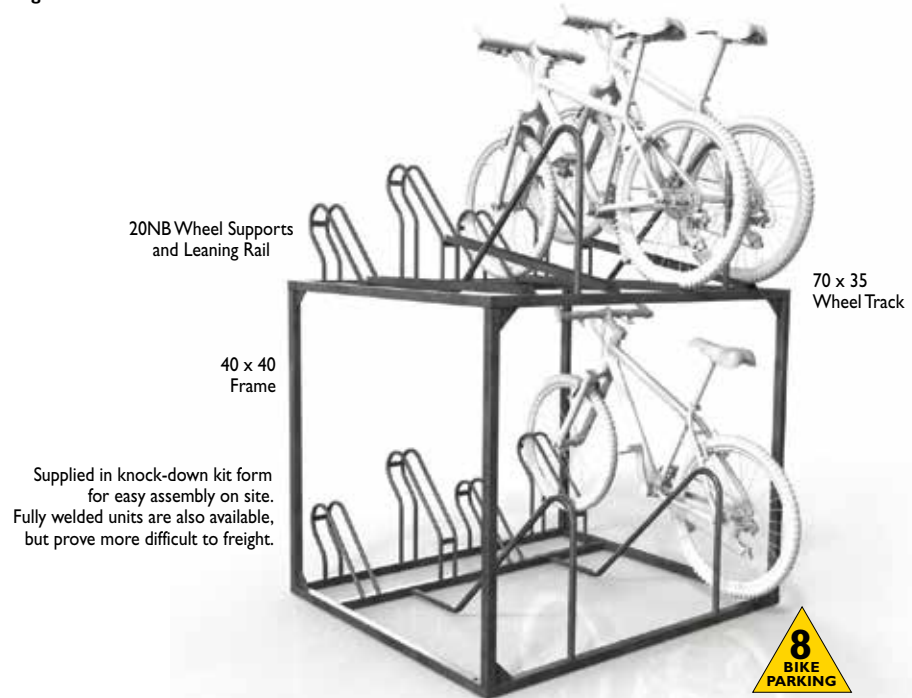

### Double Height Storage Manual

Securabike's double height bicycle racks provide the maximum utilisation of allocated storage and parking areas

#### Material Specifications (General)

Frame 40 x 40 SHS / Hot dipped galvanised / Powder coated in a range of colours

Supports 20NB (25.0) x 1.2mm Pipe / 70 x 35 x 2mm Track / Powder Coated / Hot Dipped Galvanised Finish