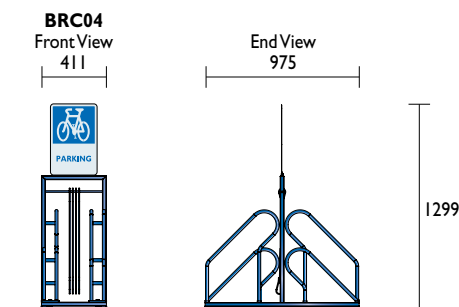

BRC01

BRC02

Signage can be custom-designed to incorporate logos or advertising

BRC04

Bicycle lock cables

BRC08

Lockable casters

General	4
Bicycle Facts	4
Design Guide	6
Installation	12
Consulting	13
Security Classes	14
Products	16
Rails	16
Racks	35
Repair Stations	65
End-of-Journey	70
Cages	84
Lockers	88
Shelters	98
Domestic	107
Scooters	113
Other	116
Clothes Lockers	122
<i>Codes Index</i>	130

Material Specifications (General)

Frame 50 x 50 x 2.5mm SHS / Powder Coated / Hot Dipped Galvanised Finish
Wheel Supports Ø19 x 1.2mm Pipe / Powder Coated / Hot Dipped Galvanised Finish