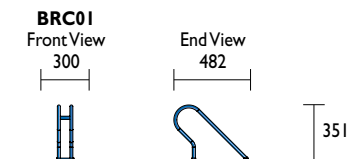

General	4
Bicycle Facts	4
Design Guide	6
Installation	12
Consulting	13
Security Classes	14
Products	16
Rails	16
Racks	35
Repair Stations	65
End-of-Journey	70
Cages	84
Lockers	88
Shelters	98
Domestic	107
Scooters	113
Other	116
Clothes Lockers	122
<i>Codes Index</i>	130

Material Specifications (General)

Frame 50 x 50 x 2.5mm SHS / Powder Coated / Hot Dipped Galvanised Finish
Wheel Supports Ø19 x 1.2mm Pipe / Powder Coated / Hot Dipped Galvanised Finish