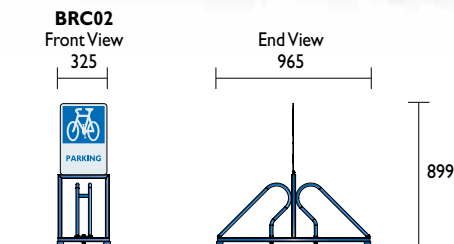

General	4
Bicycle Facts	4
Design Guide	6
Installation	12
Consulting	13
Security Classes	14
Products	16
Rails	16
Racks	35
Repair Stations	65
End-of-Journey	70
Cages	84
Lockers	88
Shelters	98
Domestic	107
Scooters	113
Other	116
Clothes Lockers	122
<i>Codes Index</i>	130

Material Specifications (General)

Frame 50 x 50 x 2.5mm SHS / Powder Coated / Hot Dipped Galvanised Finish
Wheel Supports Ø19 x 1.2mm Pipe / Powder Coated / Hot Dipped Galvanised Finish