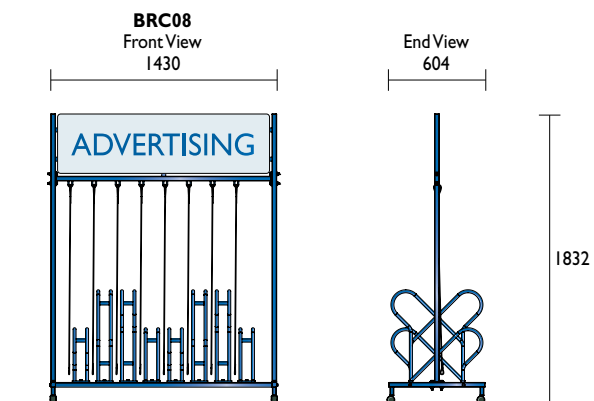

BRC01

BRC02

Signage can be custom-designed to incorporate logos or advertising

BRC04

Bicycle lock cables

BRC08

Lockable casters

General	4
Bicycle Facts	4
Design Guide	6
Installation	12
Consulting	13
Security Classes	14
Products	16
Rails	16
Racks	35
Repair Stations	65
End-of-Journey	70
Cages	84
Lockers	88
Shelters	98
Domestic	107
Scooters	113
Other	116
Clothes Lockers	122
<i>Codes Index</i>	130

Material Specifications (General)

Frame 50 x 50 x 2.5mm SHS / Powder Coated / Hot Dipped Galvanised Finish
Wheel Supports Ø19 x 1.2mm Pipe / Powder Coated / Hot Dipped Galvanised Finish