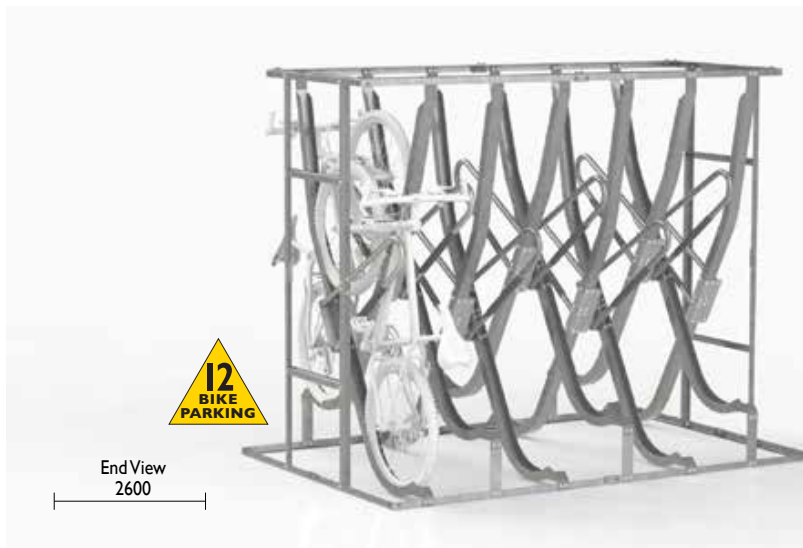

BRV21
Semi Vertical

Use this single unit at the end of rows or hard to reach places

BRV212
Semi Vertical

The dual sided unit makes the best use of space. An optional roof can be added to turn it into a shelter.

Material Specifications (General)
Mild Steel 8mm round bar / Powder coated