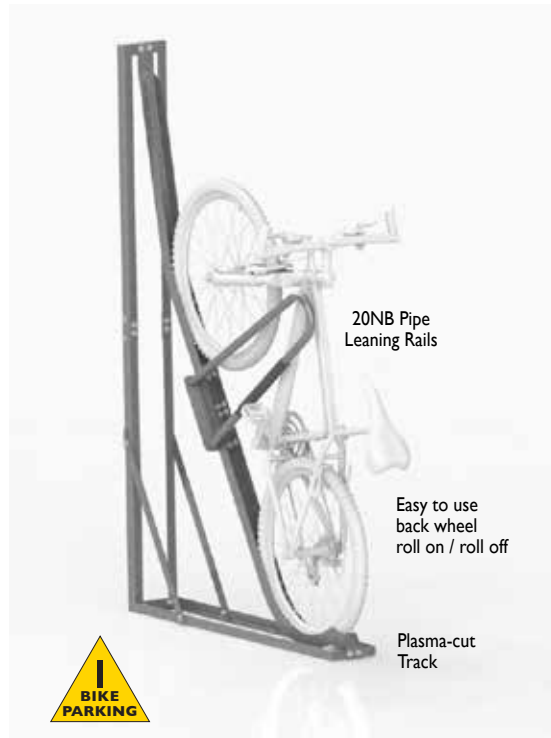

BRV21
Semi Vertical

Use this single unit at the end of rows or hard to reach places

BRV212
Semi Vertical

The dual sided unit makes the best use of space. An optional roof can be added to turn it into a shelter.

Material Specifications (General)
Mild Steel 8mm round bar / Powder coated