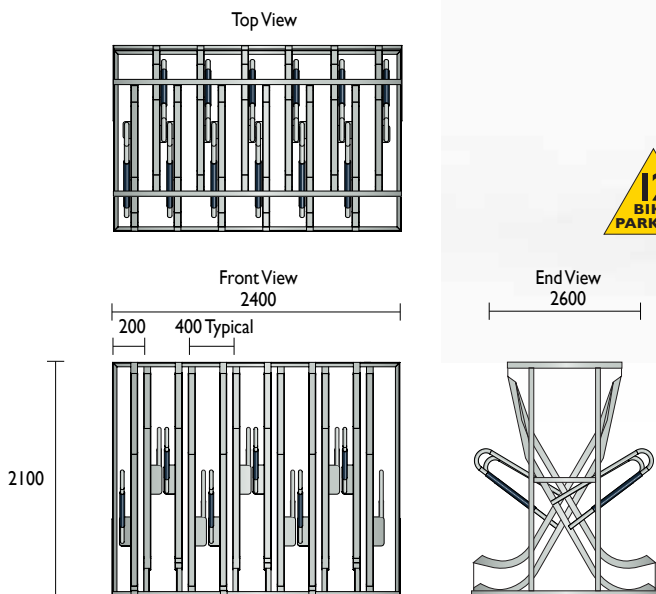

BRV21
Semi Vertical

Use this single unit at the end of rows or hard to reach places

BRV212
Semi Vertical

The dual sided unit makes the best use of space. An optional roof can be added to turn it into a shelter.

Material Specifications (General)
Mild Steel 8mm round bar / Powder coated