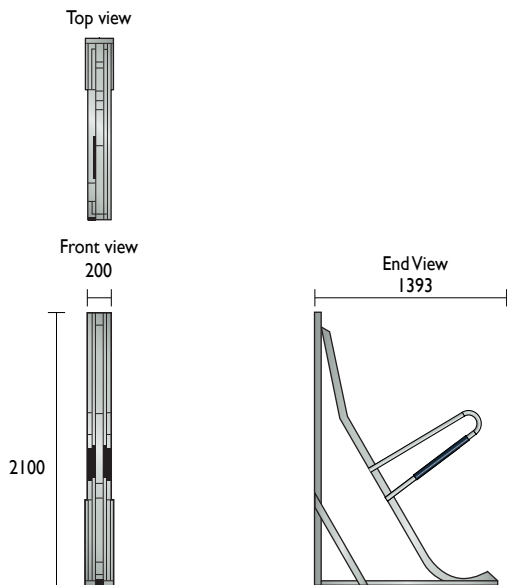

BRV21
Semi Vertical

Use this single unit at the end of rows or hard to reach places

BRV212
Semi Vertical

The dual sided unit makes the best use of space. An optional roof can be added to turn it into a shelter.

Material Specifications (General)
Mild Steel 8mm round bar / Powder coated