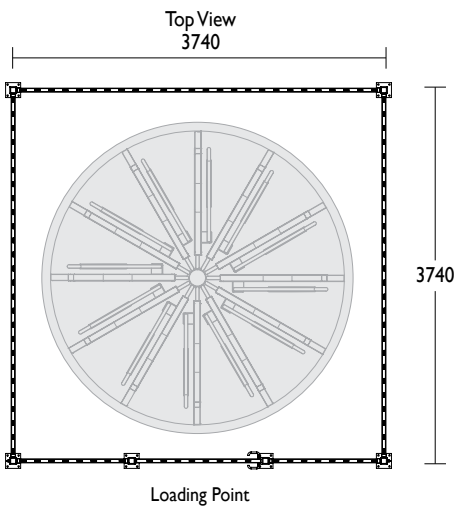

**Carousel CBR12  
Modular Cages**

**CBR12M  
Galvanised Mesh  
Surround**

**CBR12P  
Premier Fencing  
Surround**

**CBR12S  
Solid Sheet Metal  
Surround**

**General 4**

Bicycle Facts 4

Design Guide 6

Installation 12