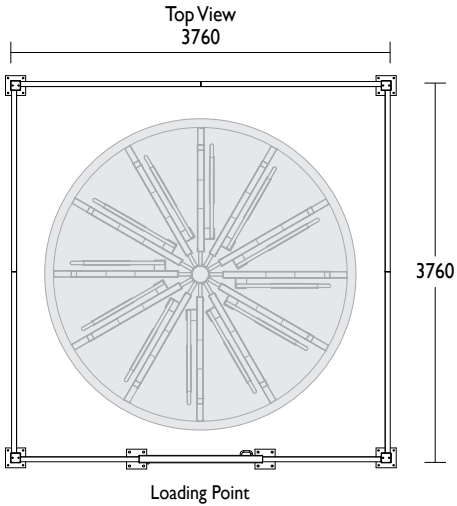

**Carousel CBR12  
Modular Cages**

**CBR12M  
Galvanised Mesh  
Surround**

**CBR12P  
Premier Fencing  
Surround**

**CBR12S  
Solid Sheet Metal  
Surround**

**General 4**

Bicycle Facts 4

Design Guide 6

Installation 12