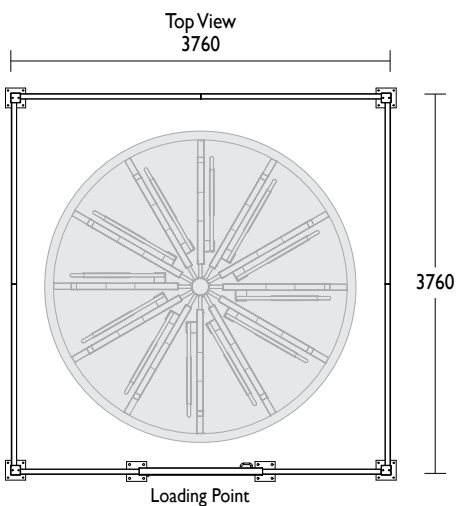

**Carousel CBR12  
Modular Cages**

**CBR12M  
Galvanised Mesh  
Surround**

**CBR12P  
Premier Fencing  
Surround**

**CBR12S  
Solid Sheet Metal  
Surround**

**General 4**

Bicycle Facts 4

Design Guide 6

Installation 12