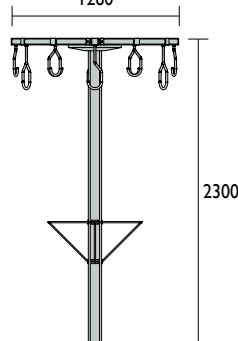

BT03
Top View

Front View

BT04
Top View

Front View
1260

General	4
Bicycle Facts	4
Design Guide	6
Installation	12
Consulting	13
Security Classes	14
Products	16
Rails	16
Racks	35
Repair Stations	65
End-of-Journey	70
Cages	84
Lockers	88
Shelters	98
Domestic	107
Scooters	113
Other	116
Clothes Lockers	122
<i>Codes Index</i>	130

Material Specifications (General)

BT01/BT02 40NB(48.3) x 3.2mm / 20NB (26.9) x 2.6mm Pipe / 10mm Mild Steel Plate / Galvanised / Powder coated in a range of colours
40NB(48.26) x 2.77mm / 20NB (26.9) x 2.6mm Stainless Steel Pipe / 10mm Plate / Linished
BT03 125 x 4mm SHS / Galvanised / Powder coated in a range of colours / Stainless Steel