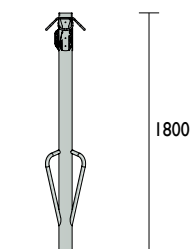

BT03 / 04
Bicycle Trees

Ideal for medium density bicycle parking in urban areas.
The BT03 and BT04 Bicycle Trees provide secure vertical storage, and significantly reduce the area required for bicycle parking allocation,

BT03
Top View

Front View

BT04
Top View

Front View
1260

General	4
Bicycle Facts	4
Design Guide	6
Installation	12
Consulting	13
Security Classes	14
Products	16
Rails	16
Racks	35
Repair Stations	65
End-of-Journey	70
Cages	84
Lockers	88
Shelters	98
Domestic	107
Scooters	113
Other	116
Clothes Lockers	122
<i>Codes Index</i>	130

Material Specifications (General)

BT01/BT02 40NB(48.3) x 3.2mm / 20NB (26.9) x 2.6mm Pipe / 10mm Mild Steel Plate / Galvanised / Powder coated in a range of colours
40NB(48.26) x 2.77mm / 20NB (26.9) x 2.6mm Stainless Steel Pipe / 10mm Plate / Linished
BT03 125 x 4mm SHS / Galvanised / Powder coated in a range of colours / Stainless Steel