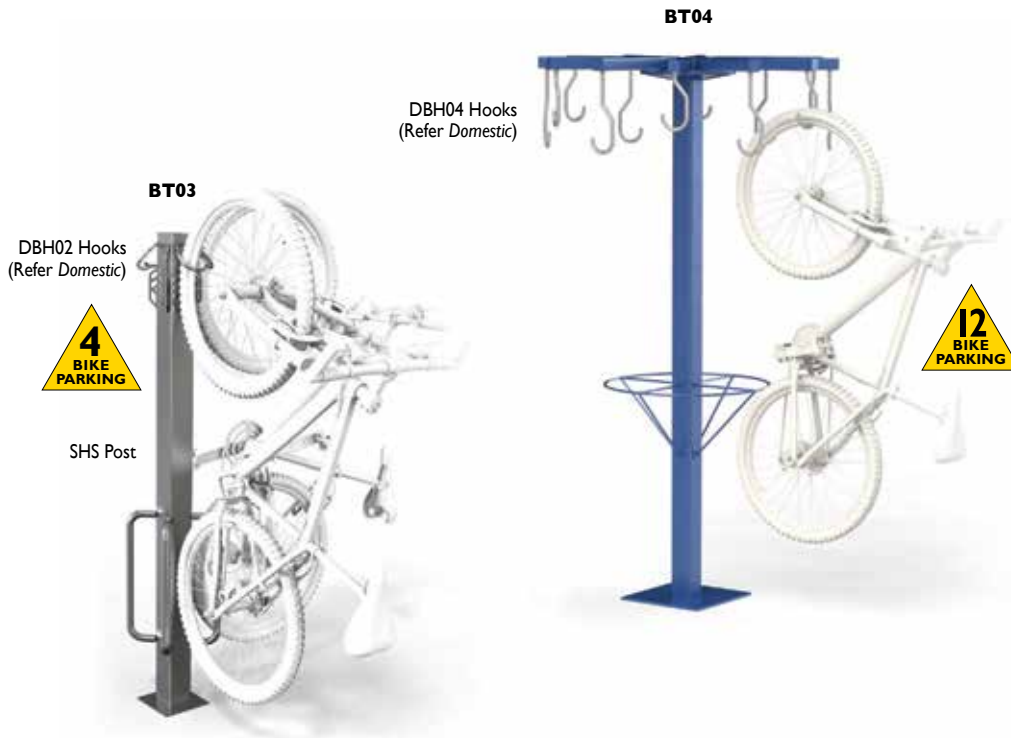

BT03 / 04
Bicycle Trees

Ideal for medium density bicycle parking in urban areas.
The BT03 and BT04 Bicycle Trees provide secure vertical storage, and significantly reduce the area required for bicycle parking allocation,

BT03
Top View

Front View

BT04
Top View

Front View
1260

General	4
Bicycle Facts	4
Design Guide	6
Installation	12
Consulting	13
Security Classes	14
Products	16
Rails	16
Racks	35
Repair Stations	65
End-of-Journey	70
Cages	84
Lockers	88
Shelters	98
Domestic	107
Scooters	113
Other	116
Clothes Lockers	122
<i>Codes Index</i>	130

Material Specifications (General)

BT01/BT02 40NB(48.3) x 3.2mm / 20NB (26.9) x 2.6mm Pipe / 10mm Mild Steel Plate / Galvanised / Powder coated in a range of colours
40NB(48.26) x 2.77mm / 20NB (26.9) x 2.6mm Stainless Steel Pipe / 10mm Plate / Linished
BT03 125 x 4mm SHS / Galvanised / Powder coated in a range of colours / Stainless Steel