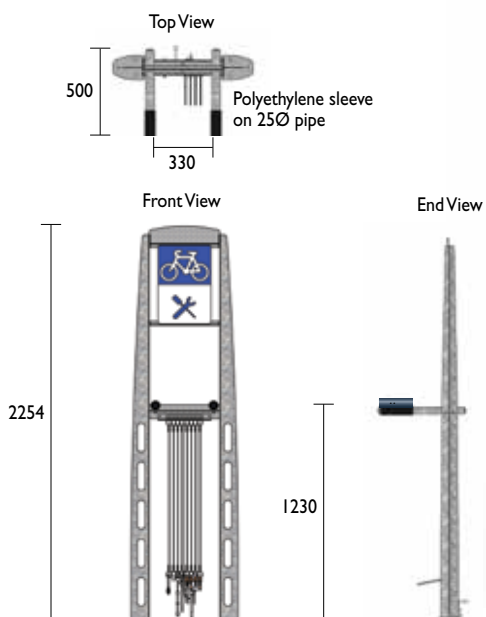

Product Range > Repair Stations

BBSR01

Most Popular

Suitable for both indoor or outdoor locations, it provides a sturdy repair station for servicing and maintenance. Includes a foot pump and pressure gauge.

BBSR02

Developed primarily for use outdoors on bicycle paths or at community facilities such as swimming pools and sports centres.

Material Specifications (General)

BBSR01 125 x 125 x 4mm SHS / Hot Dipped Galvanised
BBSR02 6mm Mild Steel Plate / Hot Dipped Galvanised