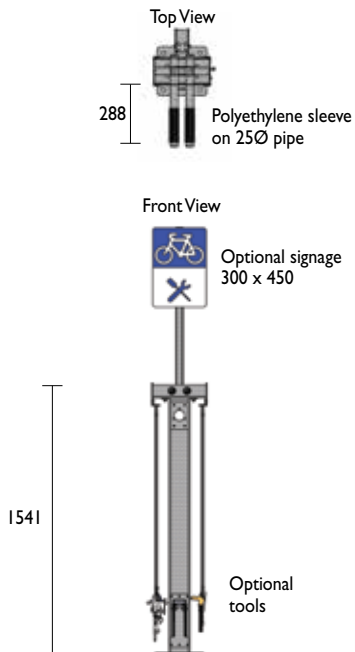

Product Range > Repair Stations

BBSR01

Most Popular

Suitable for both indoor or outdoor locations, it provides a sturdy repair station for servicing and maintenance. Includes a foot pump and pressure gauge.

BBSR02

Developed primarily for use outdoors on bicycle paths or at community facilities such as swimming pools and sports centres.

Material Specifications (General)

BBSR01 125 x 125 x 4mm SHS / Hot Dipped Galvanised
BBSR02 6mm Mild Steel Plate / Hot Dipped Galvanised