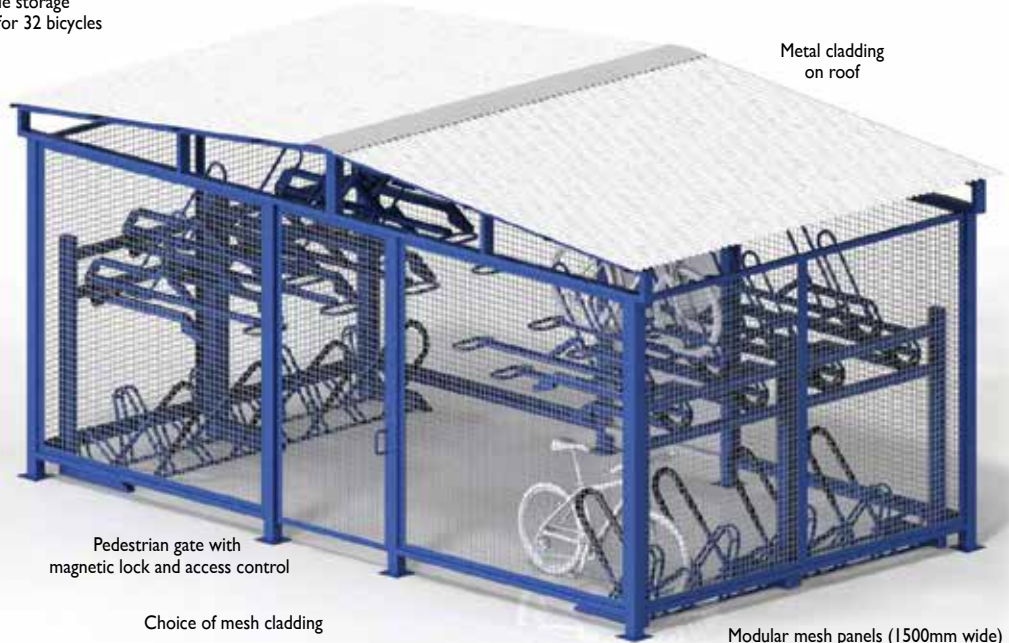

MHBC21
Horizontal Double

Designed for double horizontal bicycle storage catering for 32 bicycles

Metal cladding on roof

Pedestrian gate with magnetic lock and access control

Choice of mesh cladding

50 x 50 x 4mm galvanised wire mesh

71 x 9 x 4mm security mesh (higher anti-cutting protection)

CBR8GS / CBR4B Racks illustrated

Modular mesh panels (1500mm wide) allow the length of the cage to be expanded to provide the required bicycle capacity

Product code	Length	No of Bicycles
MHBC21	3900	32
MHBC22	5300	48
MHBC23	6800	64
MHBC24	8300	80
MHBC25	9800	96
MHBC26	11300	112

Cage length expanded using modular mesh panels (1500mm wide)

Material Specifications (General)

Structure 100 x 100 / 100 x 50 steel sections / galvanised / powder coated in a range of colours

Cladding 50 x 50 x 4mm / 71 x 9 x 4mm steel mesh / metal cladding / galvanised / powder coated in a range of colours