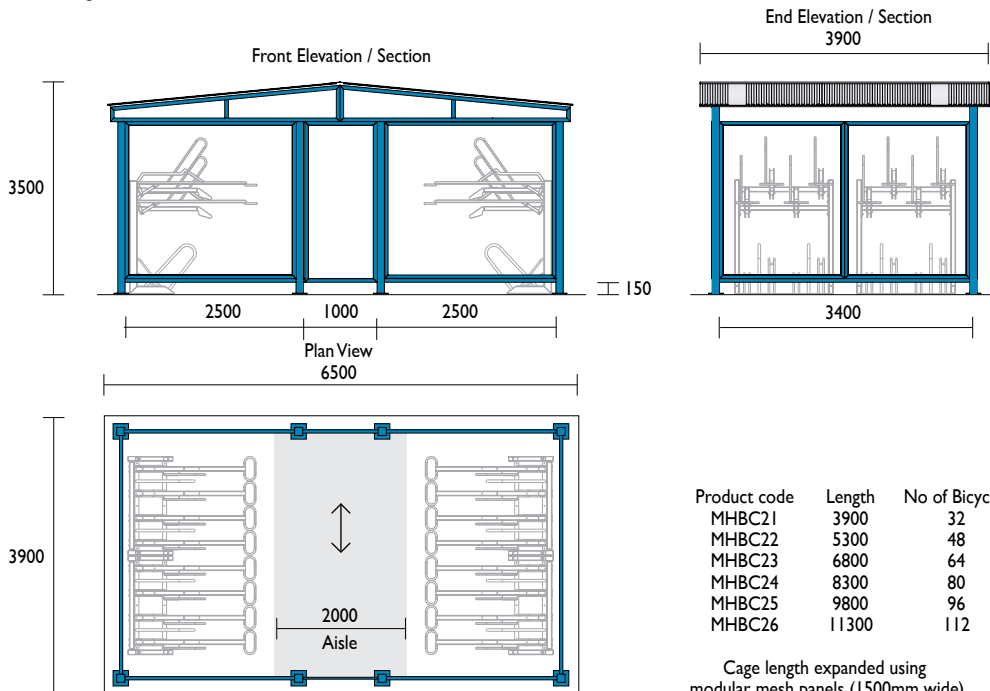

MHBC21
Horizontal Double

Designed for double horizontal bicycle storage catering for 32 bicycles

Metal cladding on roof

Pedestrian gate with magnetic lock and access control

Choice of mesh cladding

50 x 50 x 4mm galvanised wire mesh

71 x 9 x 4mm security mesh (higher anti-cutting protection)

CBR8GS / CBR4B Racks illustrated

Modular mesh panels (1500mm wide) allow the length of the cage to be expanded to provide the required bicycle capacity

Product code	Length	No of Bicycles
MHBC21	3900	32
MHBC22	5300	48
MHBC23	6800	64
MHBC24	8300	80
MHBC25	9800	96
MHBC26	11300	112

Cage length expanded using modular mesh panels (1500mm wide)

Material Specifications (General)

Structure 100 x 100 / 100 x 50 steel sections / galvanised / powder coated in a range of colours

Cladding 50 x 50 x 4mm / 71 x 9 x 4mm steel mesh / metal cladding / galvanised / powder coated in a range of colours