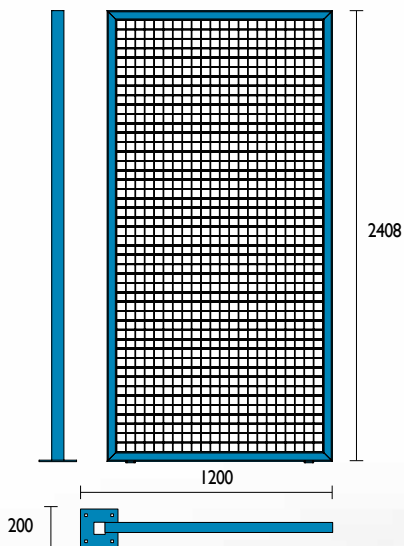

FBC24

Cage Fence

This modular fence system allows for customisation of your bicycle enclosure. The panels bolt together in a frame making installation easy. Used in underground car parks or where no roof is required.

Each 1200mm section includes 1 post and 1 mesh section. The mesh sections can also be joined to enable a post every 2400mm which can reduce costs further.

50x50mm net

General 4

Bicycle Facts 4

Design Guide 6

Material Specifications (General)

50 x 50 x 4mm / 71 x 9 x 4mm steel mesh / metal cladding / galvanised / powder coated in a range of colours