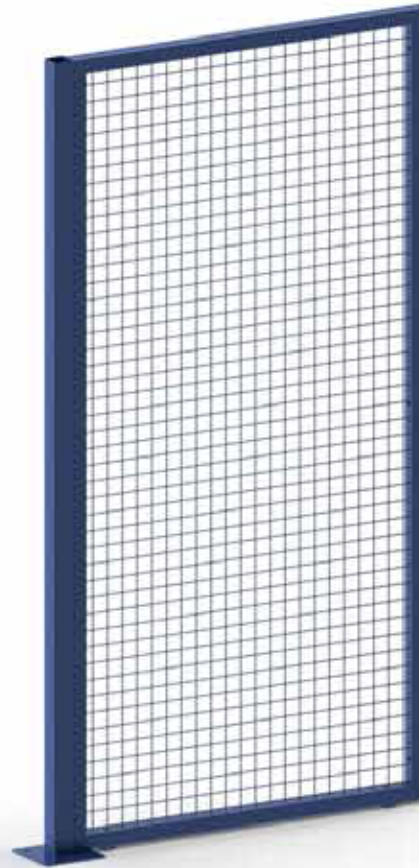

FBC24

Cage Fence

This modular fence system allows for customisation of your bicycle enclosure. The panels bolt together in a frame making installation easy. Used in underground car parks or where no roof is required.

Each 1200mm section includes 1 post and 1 mesh section. The mesh sections can also be joined to enable a post every 2400mm which can reduce costs further.

50x50mm net

General 4

Bicycle Facts 4

Design Guide 6

Material Specifications (General)

50 x 50 x 4mm / 71 x 9 x 4mm steel mesh / metal cladding / galvanised / powder coated in a range of colours