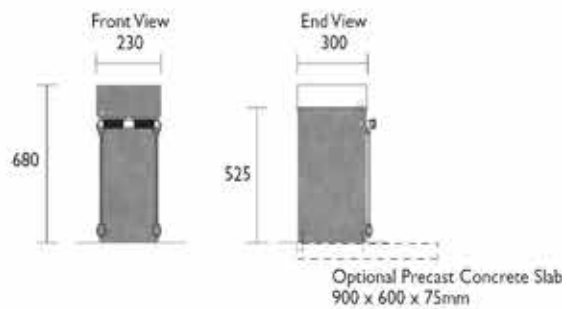

BLB632
Mini Locker

10mm hole for scope camera.

Security and Storage.

Provides excellent security by allowing both wheels and the bicycle frame to be secured. Additionally, it allows the cyclist to store riding apparel such as backpack, helmet and gloves. Optional precast concrete slab is available for where the locker is not being installed onto an existing concrete slab.

Material Specifications (General)
BLB632 1.6mm metal sheet / Powder coated Heritage Green / Stainless steel wire cables (PVC coated)