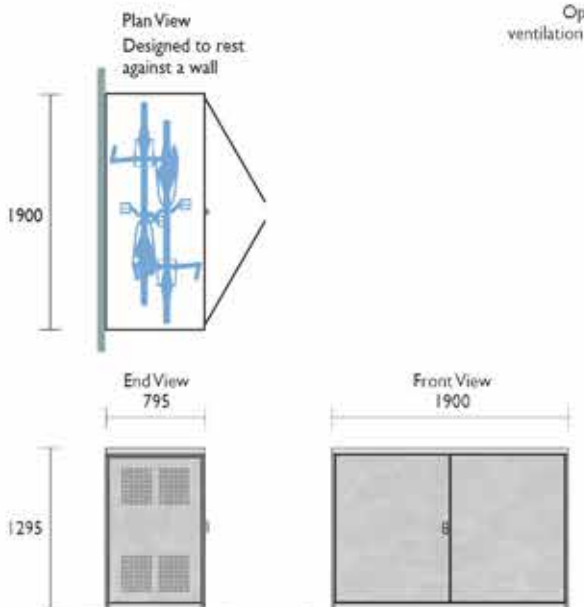

General	4
Bicycle Facts	4
Design Guide	6
Installation	12
Consulting	13
Security Classes	14
Products	16
Rails	16
Racks	35
Repair Stations	65
End-of-Journey	70
Cages	84
Lockers	88
Shelters	98
Domestic	107
Scooters	113
Other	116
Clothes Lockers	122
<i>Codes Index</i>	130

BDL02
Drawer Locker

ideally suited for apartments / flats and provide a much higher level of security against theft

BSEL2
2 Door Locker

ideally suited for apartments / flats and provide a much higher level of security against theft

Material Specifications (General)

Material 1.6mm Metal sheet / powder coated in a range of colours
Inclusion Reinforced door & roof stiffeners, clothes/helmet hooks, 3 way locking, security camera access