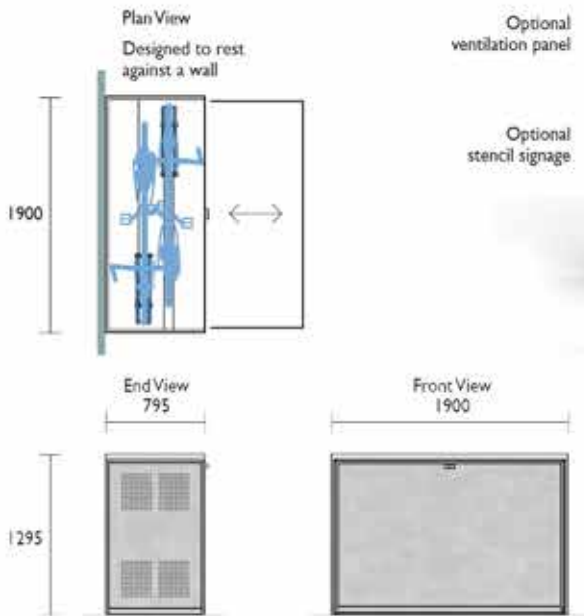

BDL02
Drawer Locker

ideally suited for apartments / flats and provide a much higher level of security against theft

BSEL2
2 Door Locker

ideally suited for apartments / flats and provide a much higher level of security against theft

Material Specifications (General)

Material 1.6mm Metal sheet / powder coated in a range of colours
Inclusion Reinforced door & roof stiffeners, clothes/helmet hooks, 3 way locking, security camera access