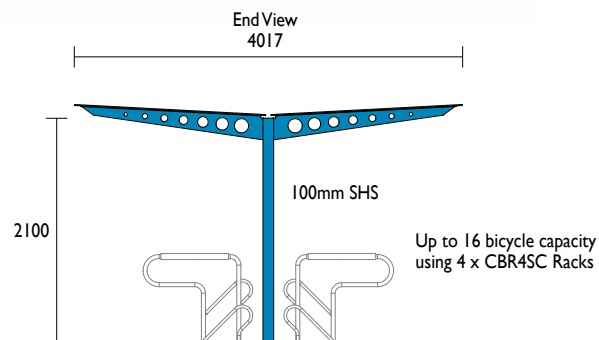

BSS04

CBR4SC bicycle racks displayed throughout the Shelter range, please check with your Securabike office for other suitable racks.

BSD04

CBR4SC bicycle racks displayed throughout the Shelter range, please check with your Securabike office for other suitable racks.

Material Specifications (General)

Frame 200 x 100mm U Section / 100 x 100mm SHS / Galvanised / Powder coated in a range of colours
 Roof Panels Polycarbonate roof panels

General	4
Bicycle Facts	4
Design Guide	6
Installation	12
Consulting	13
Security Classes	14
Products	16
Rails	16
Racks	35
Repair Stations	65
End-of-Journey	70
Cages	84
Lockers	88
Shelters	98
Domestic	107
Scooters	113
Other	116
Clothes Lockers	122
<i>Codes Index</i>	130