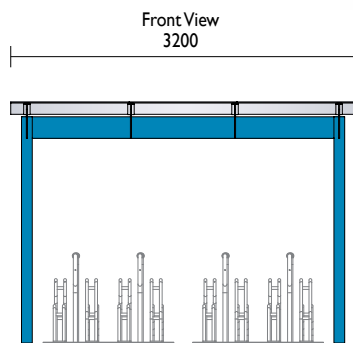

BSS04

CBR4SC bicycle racks displayed throughout the Shelter range, please check with your Securabike office for other suitable racks.

BSD04

CBR4SC bicycle racks displayed throughout the Shelter range, please check with your Securabike office for other suitable racks.

Material Specifications (General)

Frame 200 x 100mm U Section / 100 x 100mm SHS / Galvanised / Powder coated in a range of colours
 Roof Panels Polycarbonate roof panels

General	4
Bicycle Facts	4
Design Guide	6
Installation	12
Consulting	13
Security Classes	14
Products	16
Rails	16
Racks	35
Repair Stations	65
End-of-Journey	70
Cages	84
Lockers	88
Shelters	98
Domestic	107
Scooters	113
Other	116
Clothes Lockers	122
<i>Codes Index</i>	130