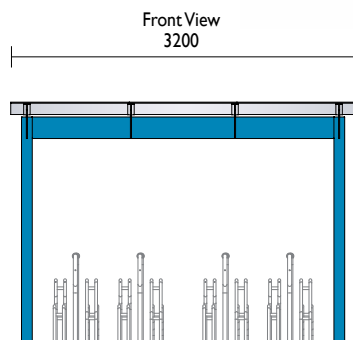

BSS04

CBR4SC bicycle racks displayed throughout the Shelter range, please check with your Securabike office for other suitable racks.

BSD04

CBR4SC bicycle racks displayed throughout the Shelter range, please check with your Securabike office for other suitable racks.

Material Specifications (General)

Frame 200 x 100mm U Section / 100 x 100mm SHS / Galvanised / Powder coated in a range of colours
 Roof Panels Polycarbonate roof panels

General	4
Bicycle Facts	4
Design Guide	6
Installation	12
Consulting	13
Security Classes	14
Products	16
Rails	16
Racks	35
Repair Stations	65
End-of-Journey	70
Cages	84
Lockers	88
Shelters	98
Domestic	107
Scooters	113
Other	116
Clothes Lockers	122
<i>Codes Index</i>	130