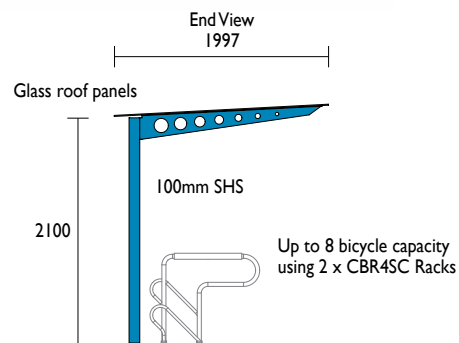

BSS04

CBR4SC bicycle racks displayed throughout the Shelter range, please check with your Securabike office for other suitable racks.

BSD04

CBR4SC bicycle racks displayed throughout the Shelter range, please check with your Securabike office for other suitable racks.

Material Specifications (General)

Frame 200 x 100mm U Section / 100 x 100mm SHS / Galvanised / Powder coated in a range of colours
 Roof Panels Polycarbonate roof panels

General	4
Bicycle Facts	4
Design Guide	6
Installation	12
Consulting	13
Security Classes	14
Products	16
Rails	16
Racks	35
Repair Stations	65
End-of-Journey	70
Cages	84
Lockers	88
Shelters	98
Domestic	107
Scooters	113
Other	116
Clothes Lockers	122
<i>Codes Index</i>	130