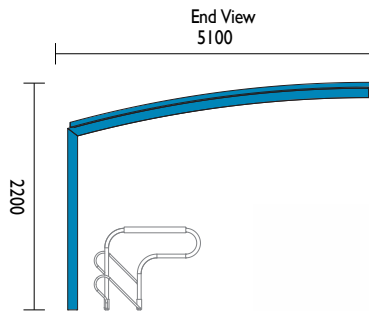

Product Range > Bicycle Shelters

BSS10

	Length	Width
BSS101	5100	3000
BSS102	5100	2000
BSS103	2900	2000

New for
2014

BSS11

	Length	Width
BSS111	5100	6000
BSS112	5100	4000
BSS113	2900	4000

Material Specifications (General)

Frame Aluminium alloy/Powdercoated in a range of colours
 Roof Frosted Polycarbonate. UV resistant. High impact resistant. Up to 20cm snow. Temperature rating -30°C to +60°C