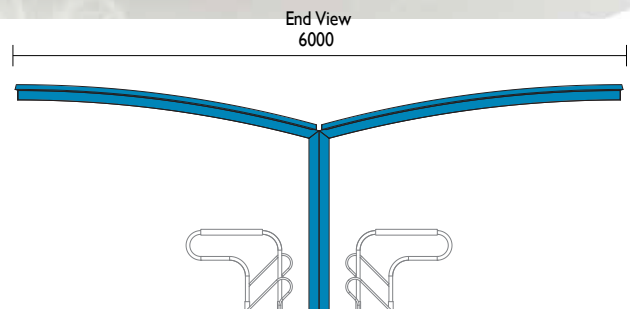

Product Range > Bicycle Shelters

BSS10

	Length	Width
BSS101	5100	3000
BSS102	5100	2000
BSS103	2900	2000

New for
2014

BSS11

	Length	Width
BSS111	5100	6000
BSS112	5100	4000
BSS113	2900	4000

Material Specifications (General)

Frame Aluminium alloy/Powdercoated in a range of colours
 Roof Frosted Polycarbonate. UV resistant. High impact resistant. Up to 20cm snow. Temperature rating -30°C to +60°C