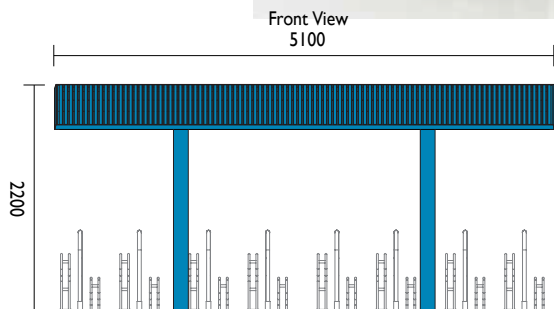

Product Range > Bicycle Shelters

BSS10

	Length	Width
BSS101	5100	3000
BSS102	5100	2000
BSS103	2900	2000

New for
2014

BSS11

	Length	Width
BSS111	5100	6000
BSS112	5100	4000
BSS113	2900	4000

Material Specifications (General)

Frame Aluminium alloy/Powdercoated in a range of colours
 Roof Frosted Polycarbonate. UV resistant. High impact resistant. Up to 20cm snow. Temperature rating -30°C to +60°C