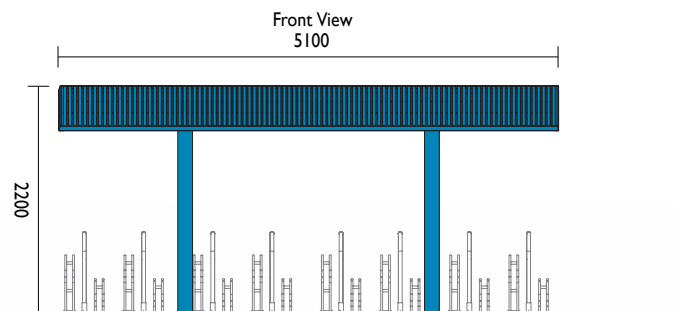

Product Range > Bicycle Shelters

BSS10

	Length	Width
BSS101	5100	3000
BSS102	5100	2000
BSS103	2900	2000

New for
2014

BSS11

	Length	Width
BSS111	5100	6000
BSS112	5100	4000
BSS113	2900	4000

Material Specifications (General)

Frame Aluminium alloy/Powdercoated in a range of colours
 Roof Frosted Polycarbonate. UV resistant. High impact resistant. Up to 20cm snow. Temperature rating -30°C to +60°C