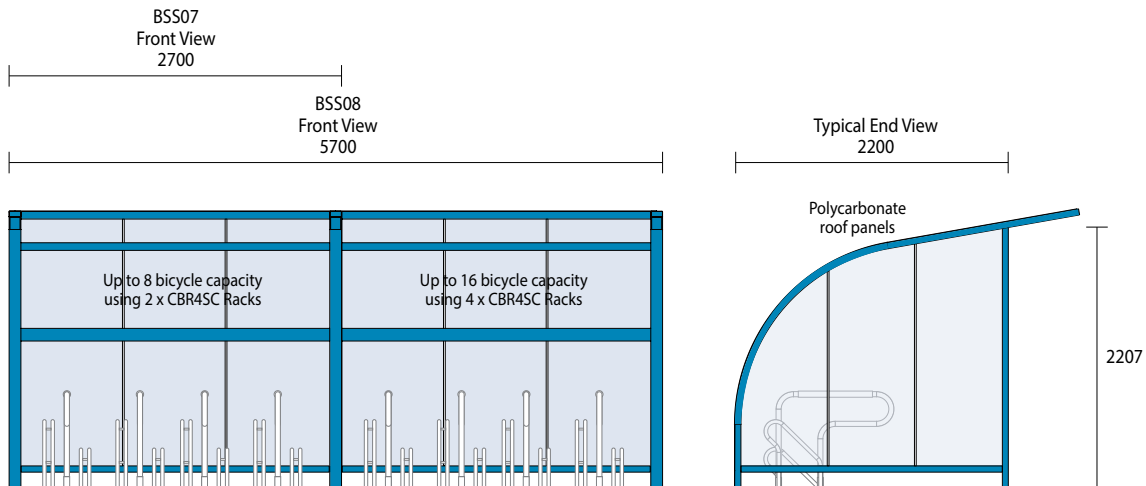

BSS07 / 08

CBR4SC bicycle racks displayed throughout the Shelter range, please check with your Securabike office for other suitable racks.

These enclosed shelters are designed to provide maximum protection from the elements for cyclists and their bicycles

Material Specifications (General)
 Frame 100 x 50 x 3mm Steel RHS
 Roof / Sides Polycarbonate sheeting

General	4
Bicycle Facts	4
Design Guide	6
Installation	12
Consulting	13
Security Classes	14
Products	16
Rails	16
Racks	35
Repair Stations	65
End-of-Journey	70
Cages	84
Lockers	88
Shelters	98
Domestic	107
Scooters	113
Other	116
Clothes Lockers	122
<i>Codes Index</i>	130