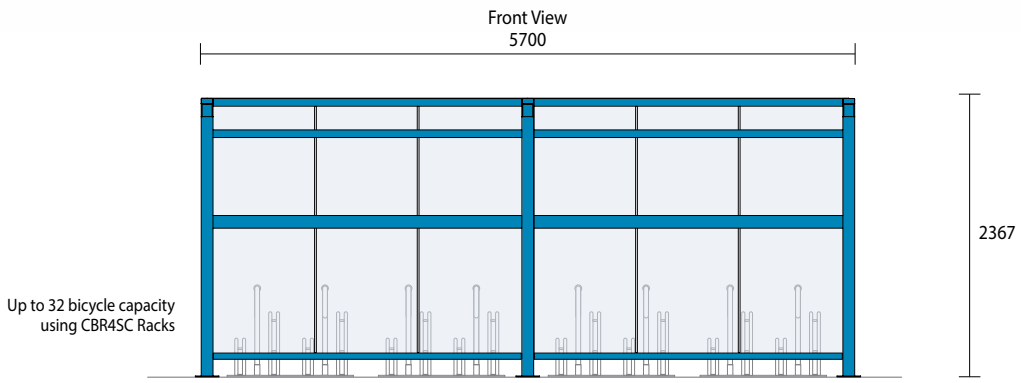

Product Range > Bicycle Shelters

BSD09

CBR4SC bicycle racks displayed throughout the Shelter range, please check with your Securabike office for other suitable racks.

A fully enclosed shelter that provides optimum weather protection for cyclists and their bicycles

Material Specifications (General)
 Frame 100 x 50 x 3mm Steel RHS
 Roof / Sides Polycarbonate sheeting