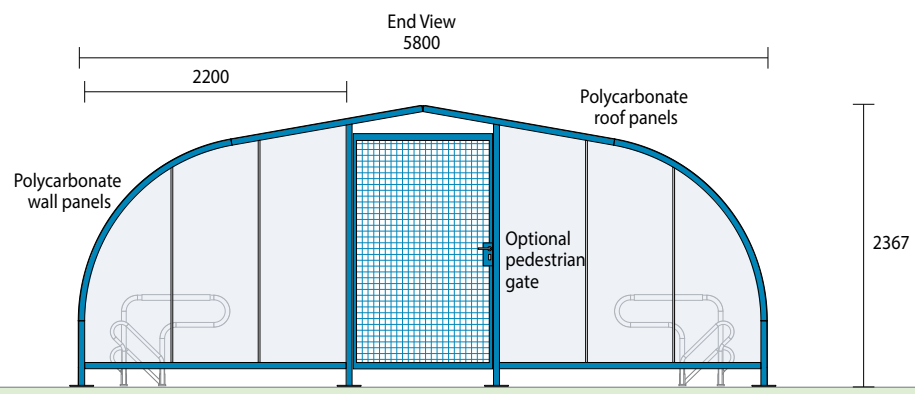

Product Range > Bicycle Shelters

BSD09

CBR4SC bicycle racks displayed throughout the Shelter range, please check with your Securabike office for other suitable racks.

A fully enclosed shelter that provides optimum weather protection for cyclists and their bicycles

Material Specifications (General)
 Frame 100 x 50 x 3mm Steel RHS
 Roof / Sides Polycarbonate sheeting