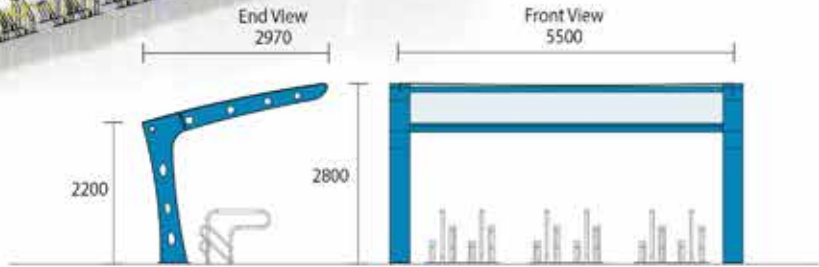

Product Range > Bicycle Shelters

PVC Shelters

Fabric Shelters promote cycling by allowing cyclists a place out of the sun, rain or snow, where they can park their bicycle or prepare to ride. These contemporary designs have single or dual sided access as illustrated.

Ideal for bicycles, scooters or motorcycle parking areas

CBR4SC bicycle racks displayed throughout the Shelter range, please check with your Securabike office for other suitable racks.

Material Specifications (General)

Frame 350mm x 220mm x 5.5mm wall thickness universal channel / Powder coated