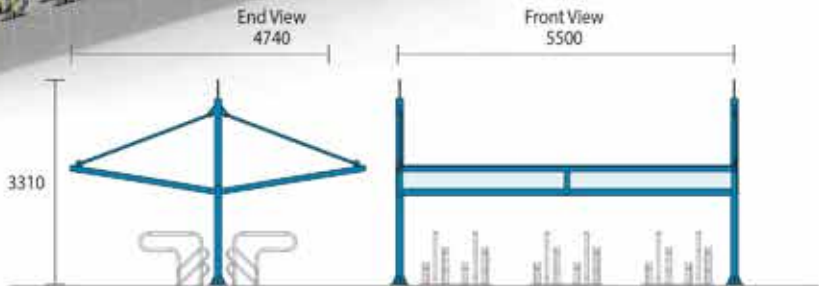

Material Specifications (General)

Frame 350mm x 220mm x 5.5mm wall thickness universal channel / Powder coated