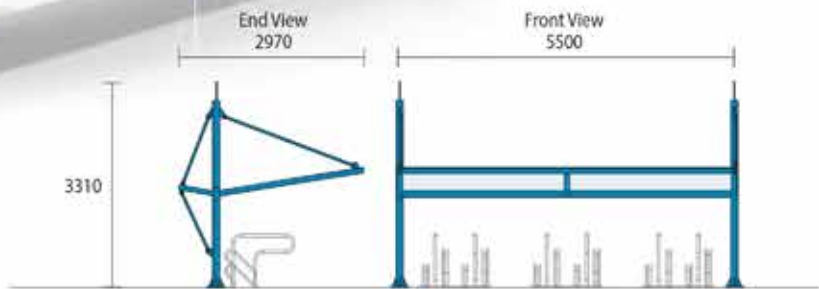

Material Specifications (General)

Frame 350mm x 220mm x 5.5mm wall thickness universal channel / Powder coated