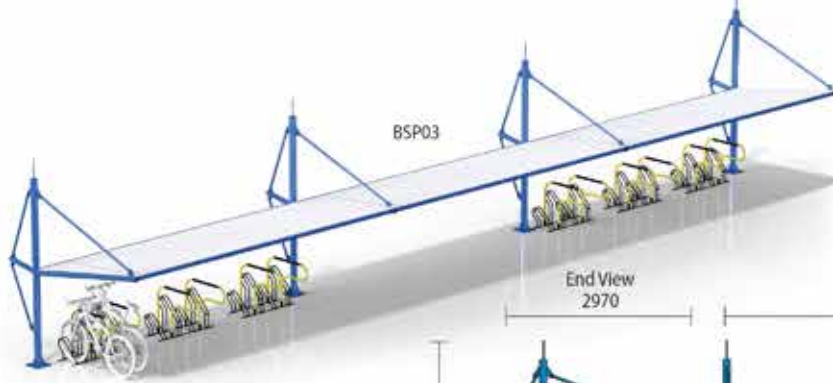

Product Range > Bicycle Shelters

PVC Shelters

Fabric Shelters promote cycling by allowing cyclists a place out of the sun, rain or snow, where they can park their bicycle or prepare to ride. These contemporary designs have single or dual sided access as illustrated.

Ideal for bicycles, scooters or motorcycle parking areas

CBR4SC bicycle racks displayed throughout the Shelter range, please check with your Securabike office for other suitable racks.

Material Specifications (General)

Frame 350mm x 220mm x 5.5mm wall thickness universal channel / Powder coated