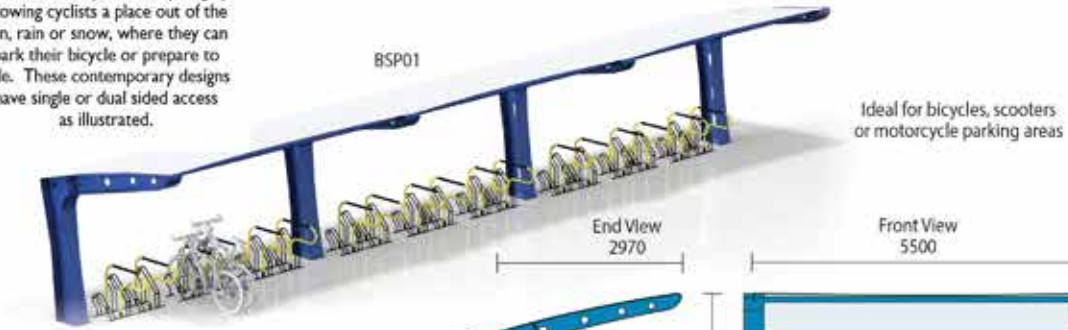

Product Range > Bicycle Shelters

PVC Shelters

Fabric Shelters promote cycling by allowing cyclists a place out of the sun, rain or snow, where they can park their bicycle or prepare to ride. These contemporary designs have single or dual sided access as illustrated.

Ideal for bicycles, scooters or motorcycle parking areas

CBR4SC bicycle racks displayed throughout the Shelter range, please check with your Securabike office for other suitable racks.

Material Specifications (General)

Frame 350mm x 220mm x 5.5mm wall thickness universal channel / Powder coated