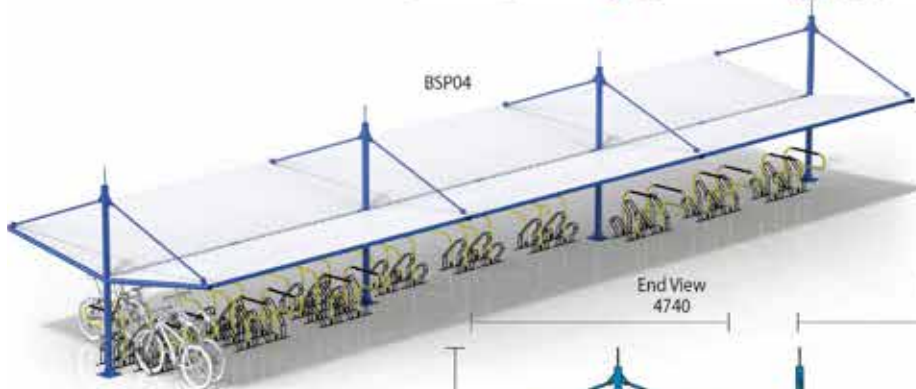

Product Range > Bicycle Shelters

PVC Shelters

Fabric Shelters promote cycling by allowing cyclists a place out of the sun, rain or snow, where they can park their bicycle or prepare to ride. These contemporary designs have single or dual sided access as illustrated.

Ideal for bicycles, scooters or motorcycle parking areas

CBR4SC bicycle racks displayed throughout the Shelter range, please check with your Securabike office for other suitable racks.

Material Specifications (General)

Frame 350mm x 220mm x 5.5mm wall thickness universal channel / Powder coated