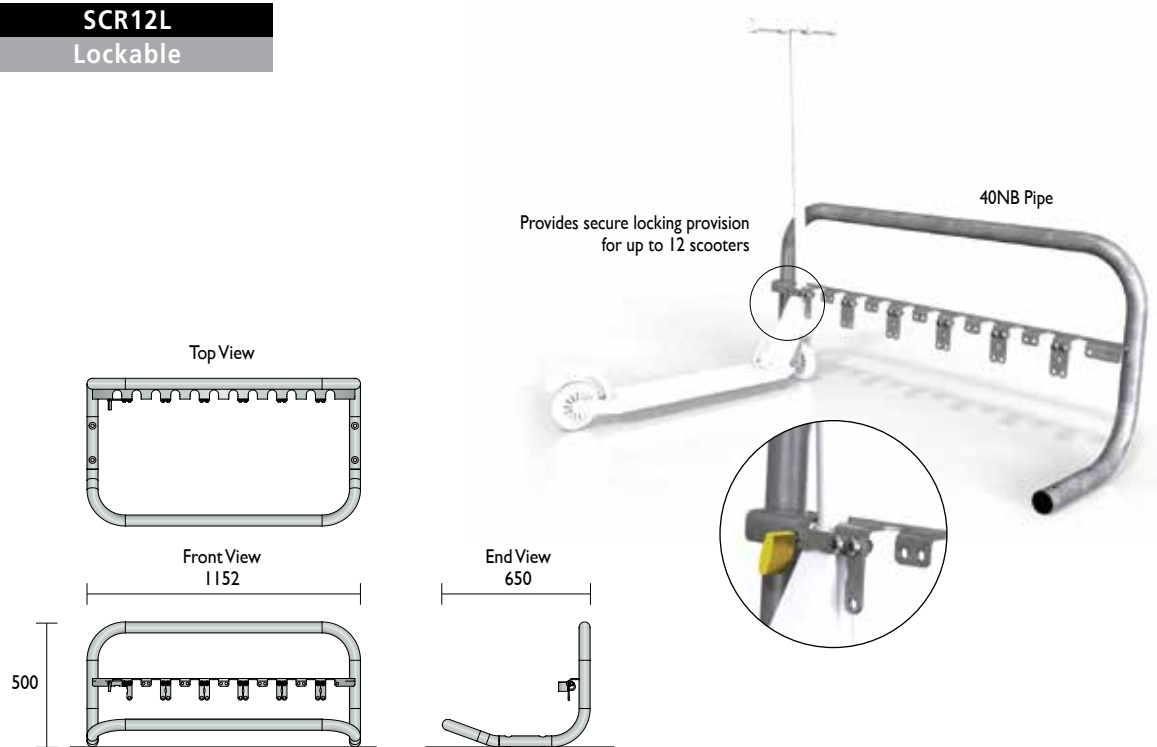

Product Range > Racks for Scooters

**SCR13**

**SCR12L**  
Lockable

**Material Specifications (General)**

SCR13 40NB (48.3) x 3.2mm Pipe / Ø12 Round Bars / Galvanised / Powder coated in a range of colours  
 SCR12L 40NB (48.3) x 3.2mm Pipe / Galvanised / Powder coated in a range of colours