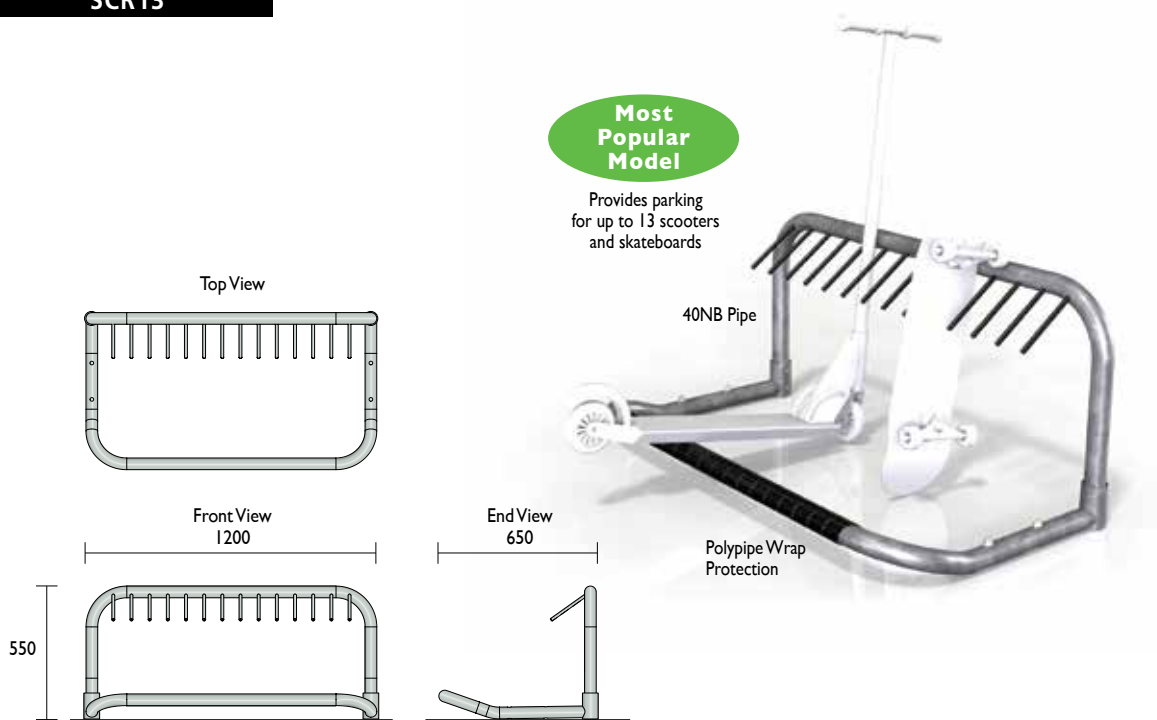

Product Range > Racks for Scooters

**SCR13**

**SCR12L**  
Lockable

**Material Specifications (General)**

SCR13 40NB (48.3) x 3.2mm Pipe / Ø12 Round Bars / Galvanised / Powder coated in a range of colours  
 SCR12L 40NB (48.3) x 3.2mm Pipe / Galvanised / Powder coated in a range of colours