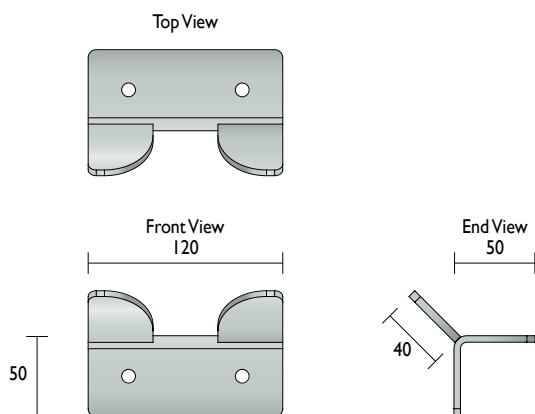

SKB1
Skateboard Blocker

Protects property against damage caused by skateboards

Material Specifications (General)

- SCR8 2mm Flat bar steel
- BSS40 40NB (48.3) x 1.5mm Pipe / Galvanised / Powder coated in a range of colours
- SCRD4 Recycled plastic