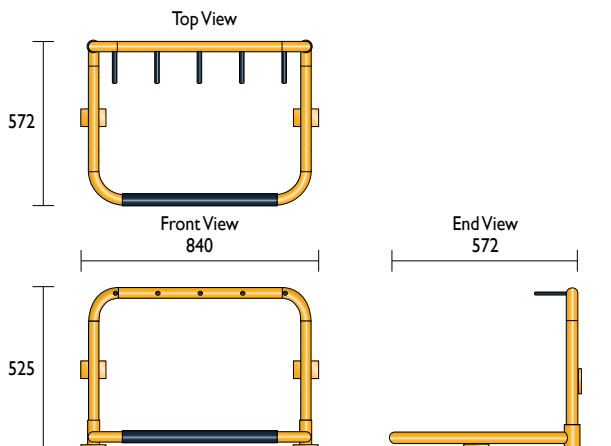

Other 116

Clothes Lockers 122

Codes Index 130

SCR8
School Rack

The SCR8 is a low cost scooter rack for schools. 2 front-wheeled scooters typically used by younger children, do not fit in the rack. This scooter rack is ideal for primary school aged children.

BSS40
Domestic Rack

SKB1
Skateboard Blocker

Protects property against damage caused by skateboards

Material Specifications (General)

- SCR8 2mm Flat bar steel
- BSS40 40NB (48.3) x 1.5mm Pipe / Galvanised / Powder coated in a range of colours
- SCRD4 Recycled plastic