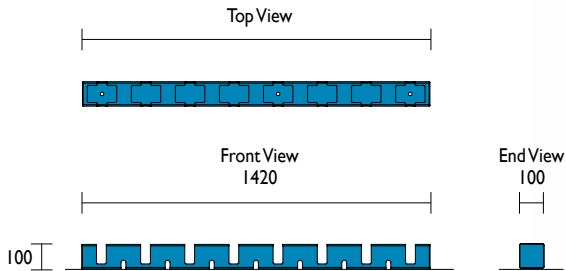

Other 116

Clothes Lockers 122

Codes Index 130

SCR8
School Rack

The SCR8 is a low cost scooter rack for schools. 2 front-wheeled scooters typically used by younger children, do not fit in the rack. This scooter rack is ideal for primary school aged children.